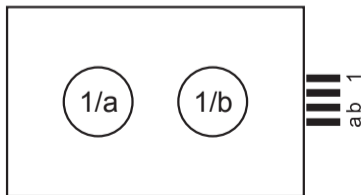

M50.5

M50.9

Number of keys	2
Tactility	metal dom
Dimensions (mm)	51,8 x 33
Dimension tolerance (mm)	-0,3
Thick (mm)	0,9
Cable length (mm)	50
Number of cable contacts	4
Contact pitch (mm)	1,25
Distance from cable outlet to the edge of keypad (mm)	5