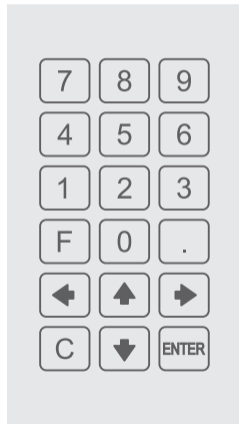

M56.5

M56.9

Number of keys	18
Tactility	poly dom
Dimensions (mm)	57,6 x 102
Dimension tolerance (mm)	-0,3
Thick (mm)	0,7
Cable length (mm)	70
Number of cable contacts	10
Contact pitch (mm)	2,54
Distance from cable outlet to the edge of keypad (mm)	6