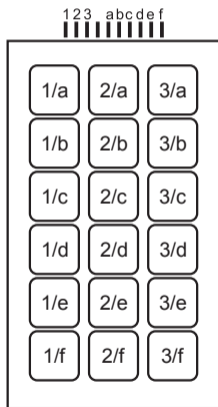

M56.5

M56.9

Number of keys	18
Tactility	poly dom
Dimensions (mm)	57,6 x 102
Dimension tolerance (mm)	-0,3
Thick (mm)	0,7
Cable length (mm)	70
Number of cable contacts	10
Contact pitch (mm)	2,54
Distance from cable outlet to the edge of keypad (mm)	6